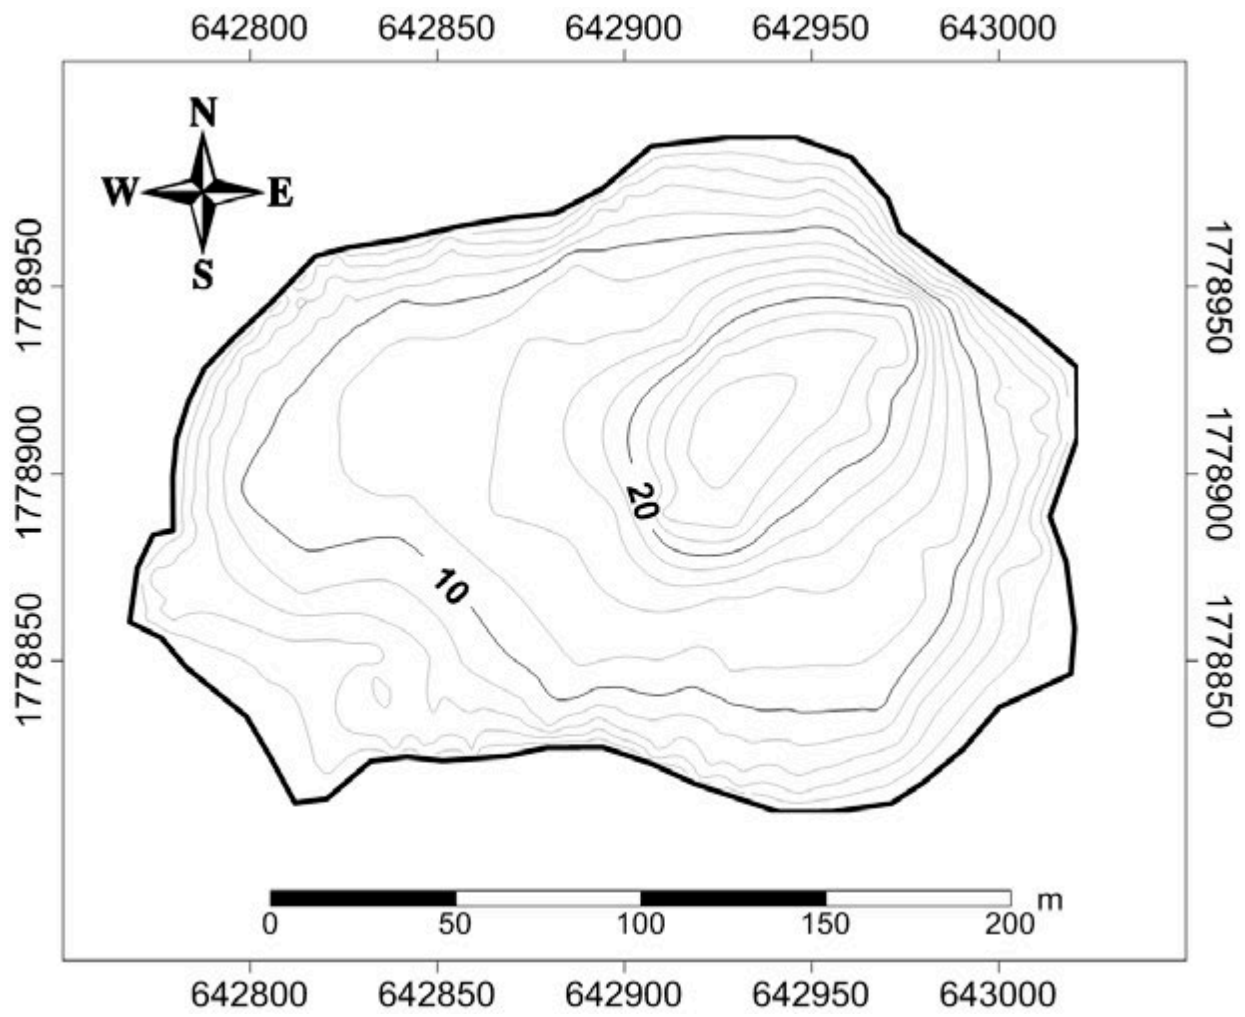

Supplementary Fig. 12. Bathymetric chart of Lake Montebello, Montebello, Chiapas (UTM).