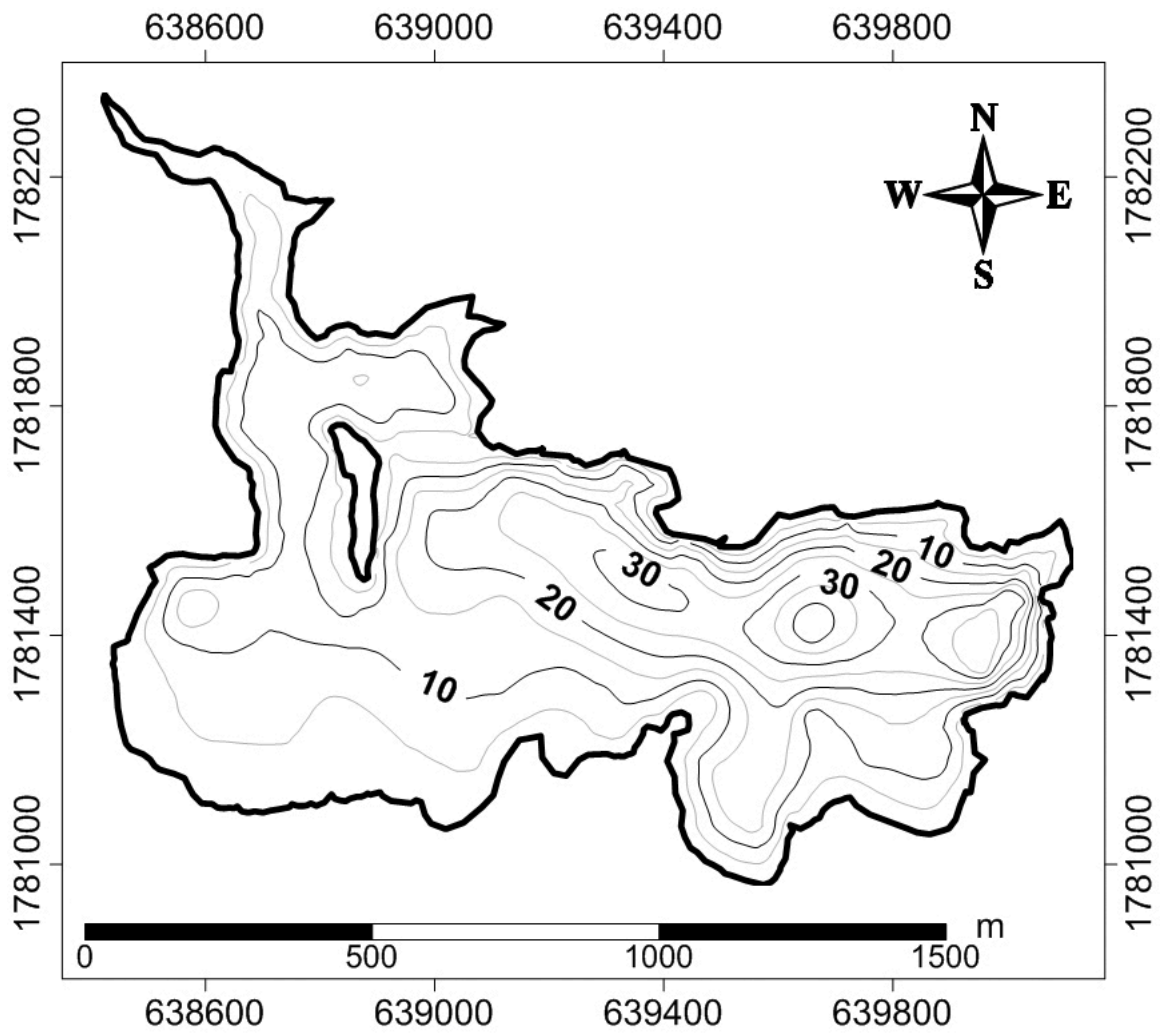

Supplementary Fig. 11. Bathymetric chart of Lake Liquidambar, Montebello, Chiapas (UTM).