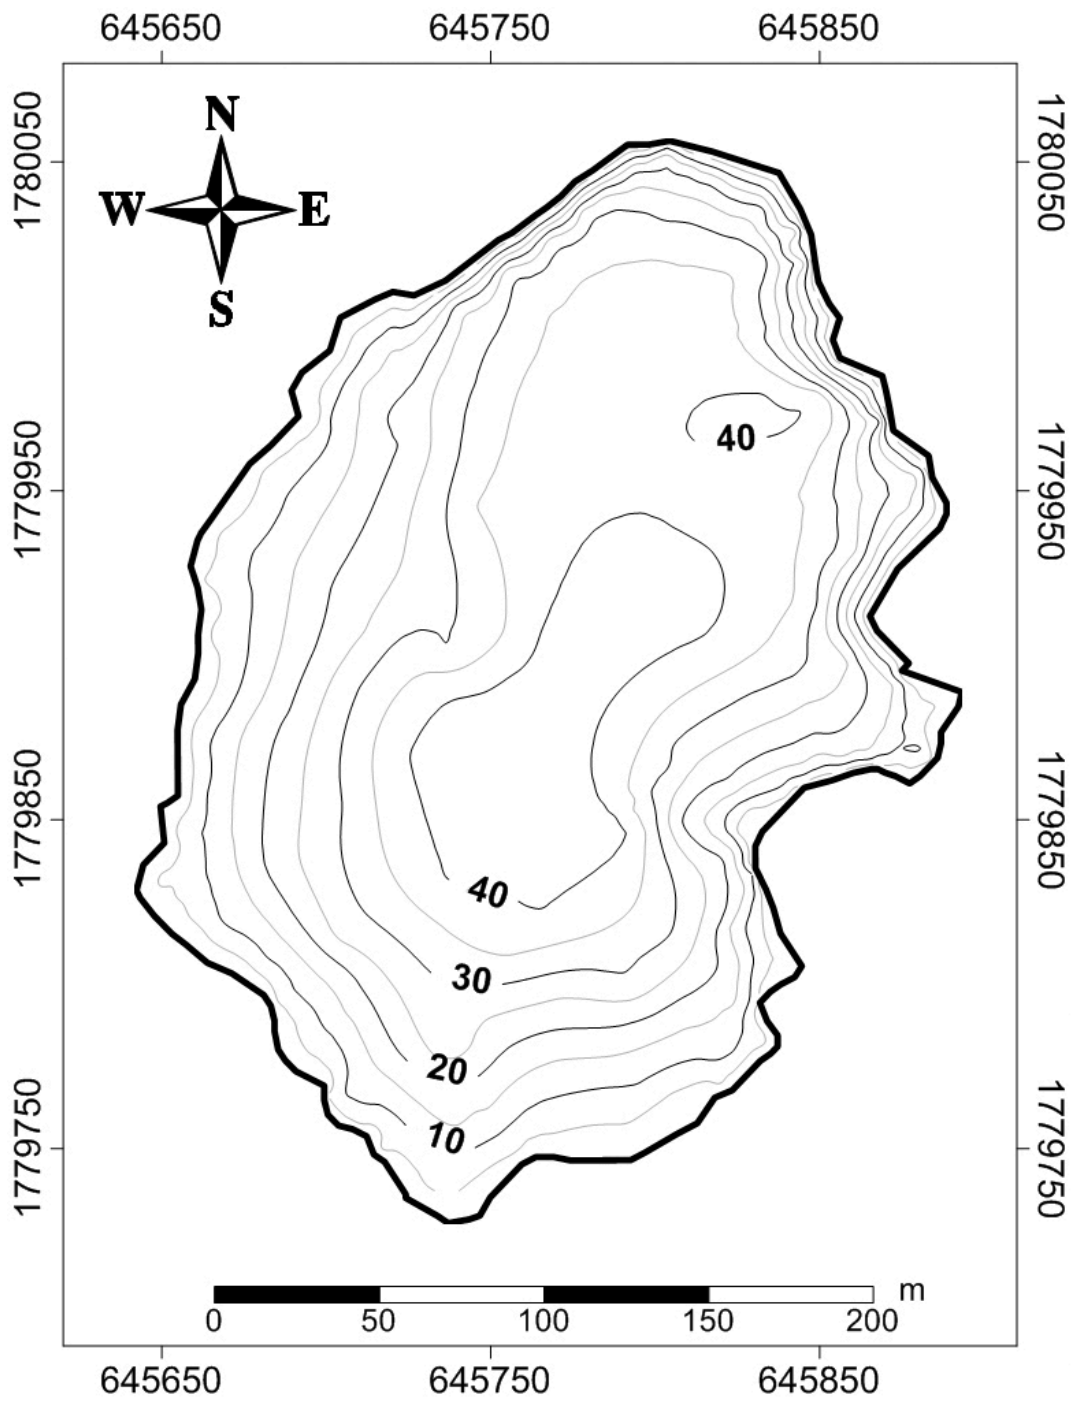

Supplementary Fig. 5. Bathymetric chart of Lake Cinco Lagos, Montebello, Chiapas (UTM).