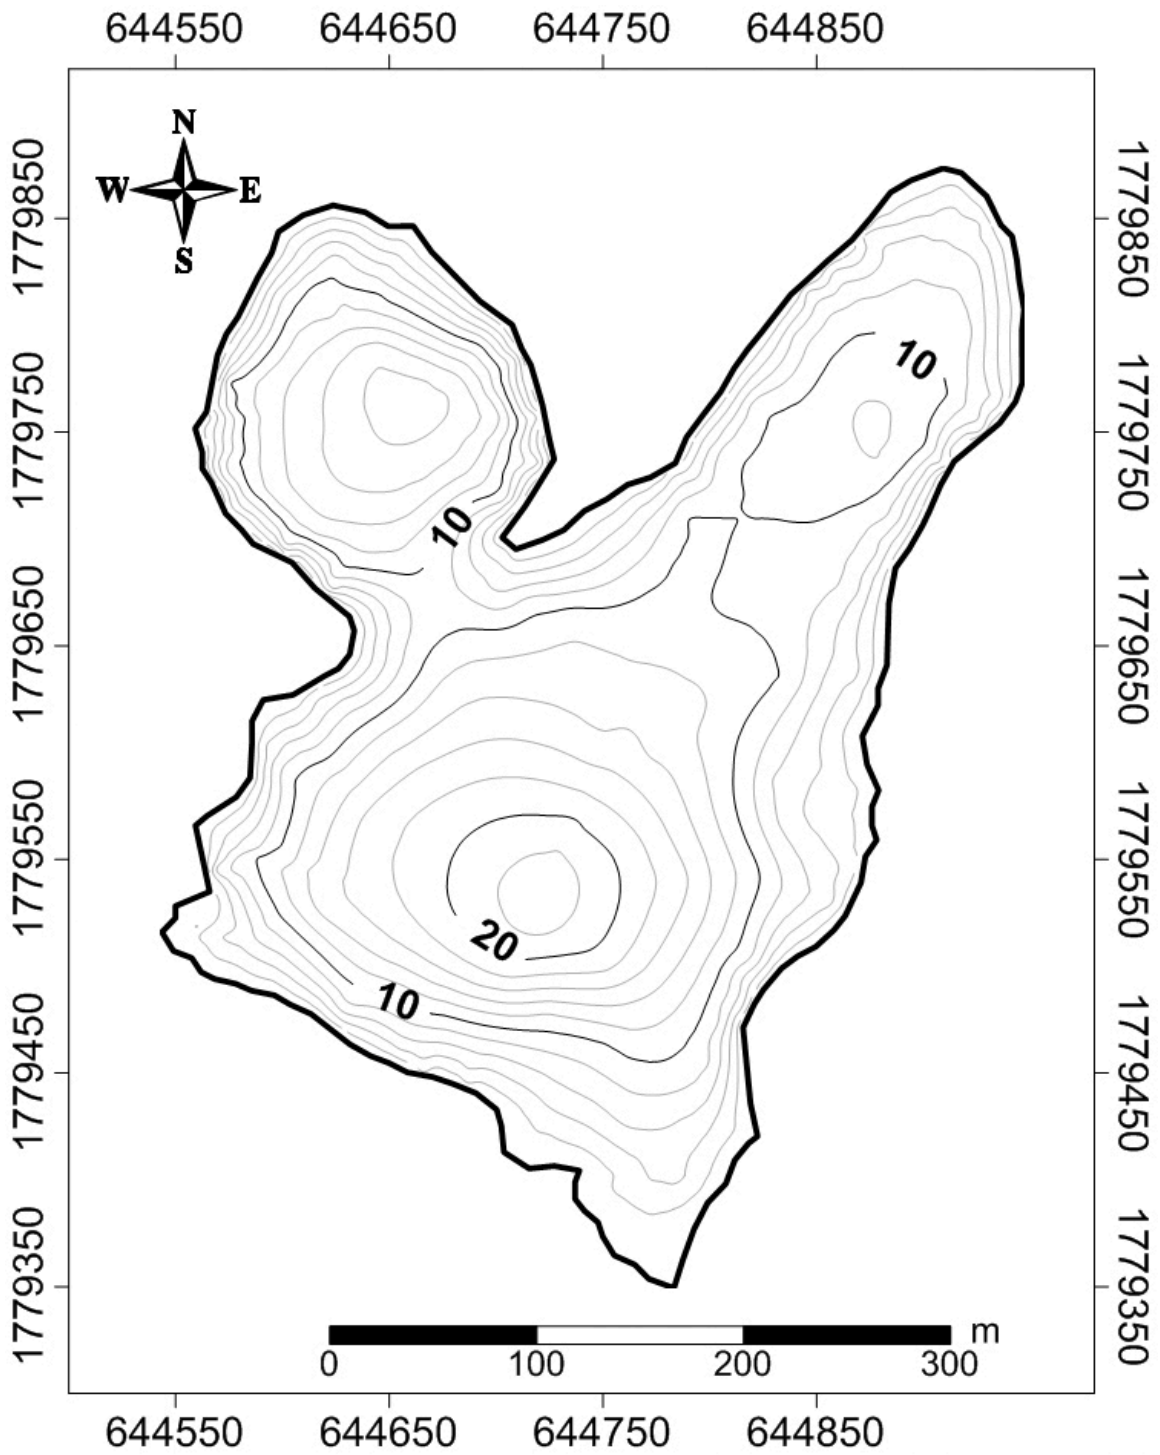

Supplementary Fig. 17. Bathymetric chart of Lake Tzisco, Montebello, Chiapas (UTM).

Supplementary Fig. 18. Bathymetric chart of Lake Yalalush, Montebello, Chiapas (UTM).