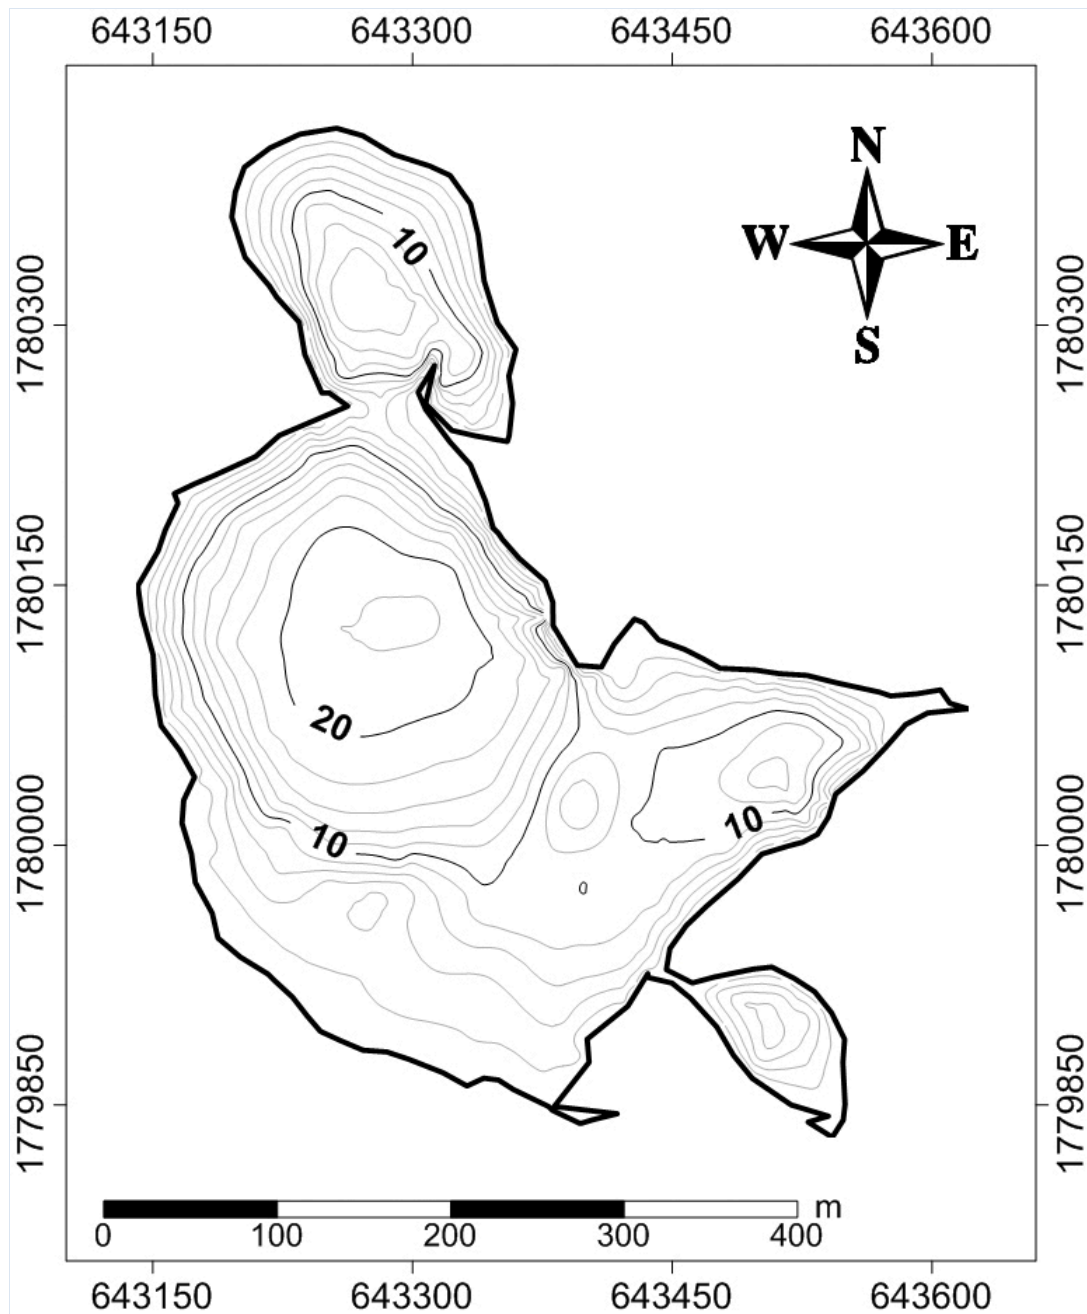

Supplementary Fig. 8. Bathymetric chart of Lake Esmeralda, Montebello, Chiapas (UTM).