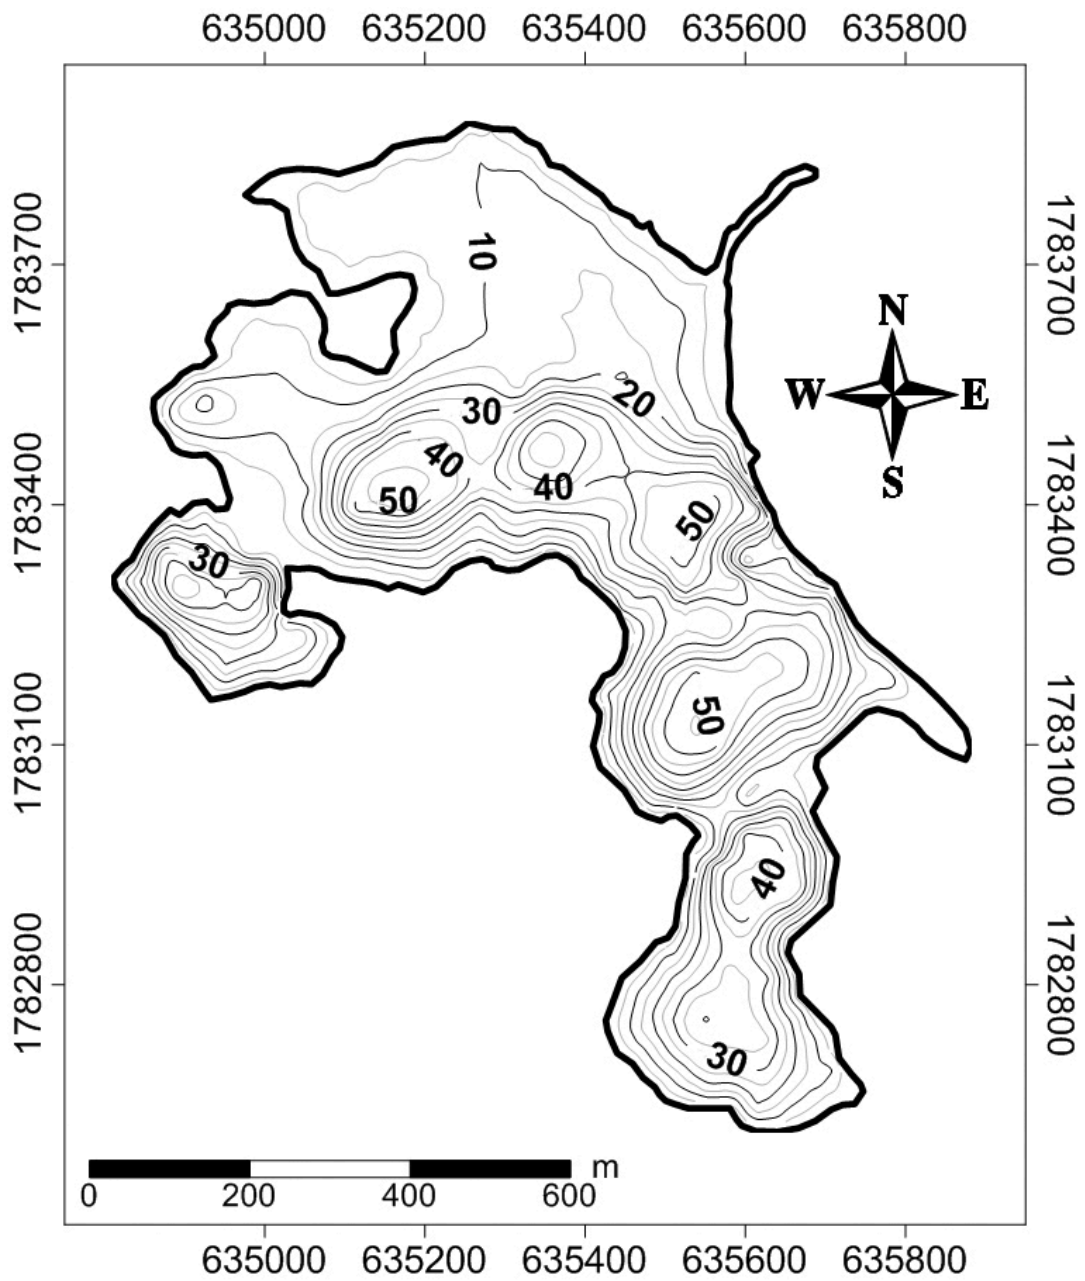

³Licenciatura en Biología, Facultad de Ciencias, Universidad Nacional Autónoma de México

*Corresponding author: jalcocer@unam.mx

Supplementary Fig. 1. Bathymetric chart of Lake Agua Tinta, Montebello, Chiapas (UTM).

Supplementary Fig. 2. Bathymetric chart of Lake Balantetic, Montebello, Chiapas (UTM).

Supplementary Fig. 3. Bathymetric chart of Lake Bosque Azul, Montebello, Chiapas (UTM).

Supplementary Fig. 4. Bathymetric chart of Lake Chajchaj, Montebello, Chiapas (UTM).

Supplementary Fig. 5. Bathymetric chart of Lake Cinco Lagos, Montebello, Chiapas (UTM).

Supplementary Fig. 6. Bathymetric chart of Lake Dos Lagos, Montebello, Chiapas (UTM).

Supplementary Fig. 7. Bathymetric chart of Lake Ensueño, Montebello, Chiapas (UTM).