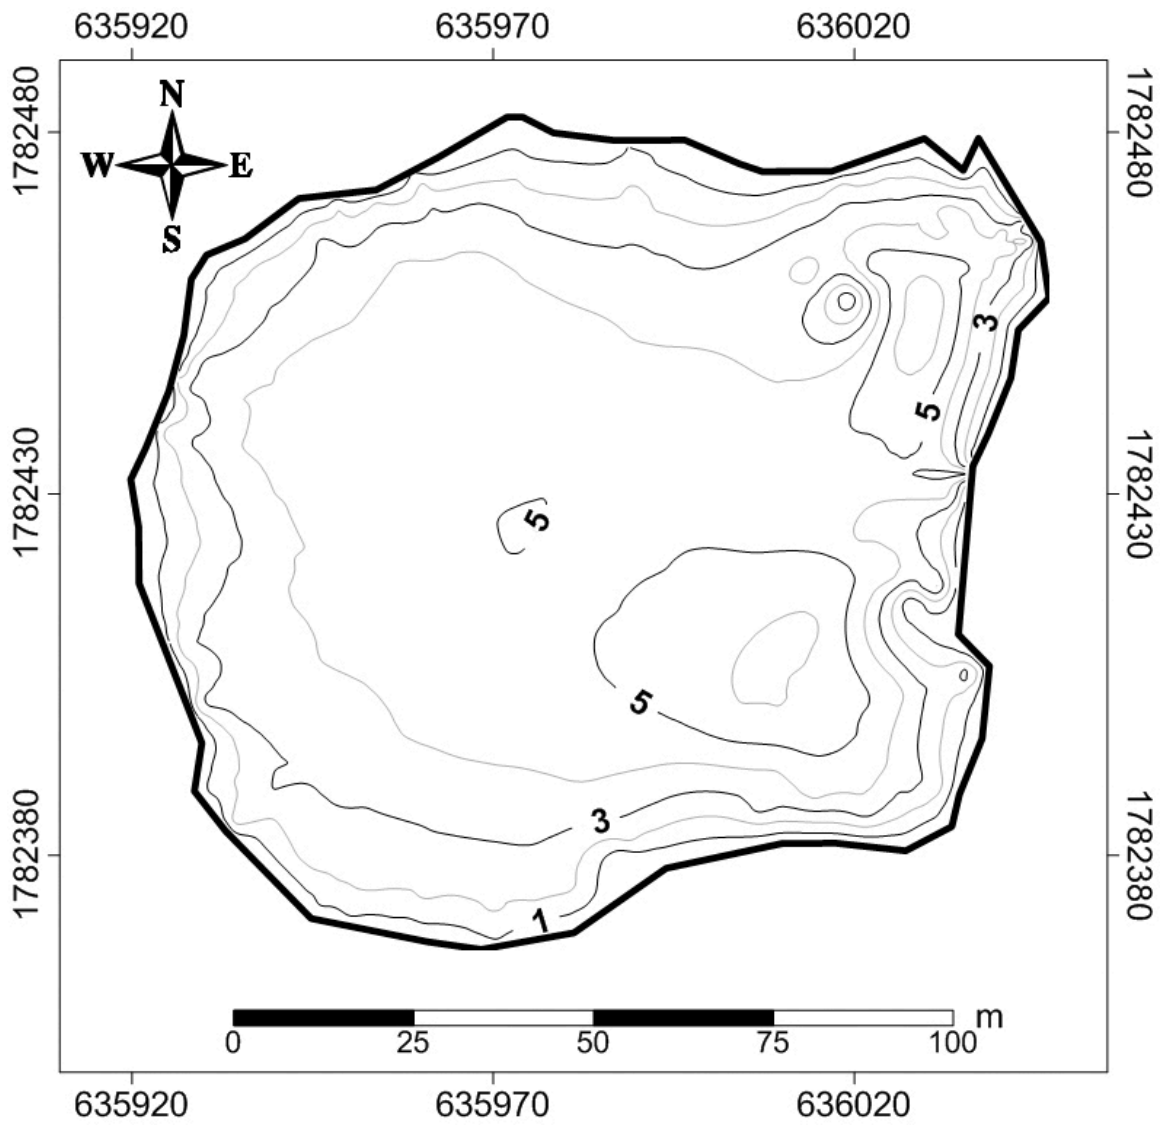

Supplementary Fig. 7. Bathymetric chart of Lake Ensueño, Montebello, Chiapas (UTM).