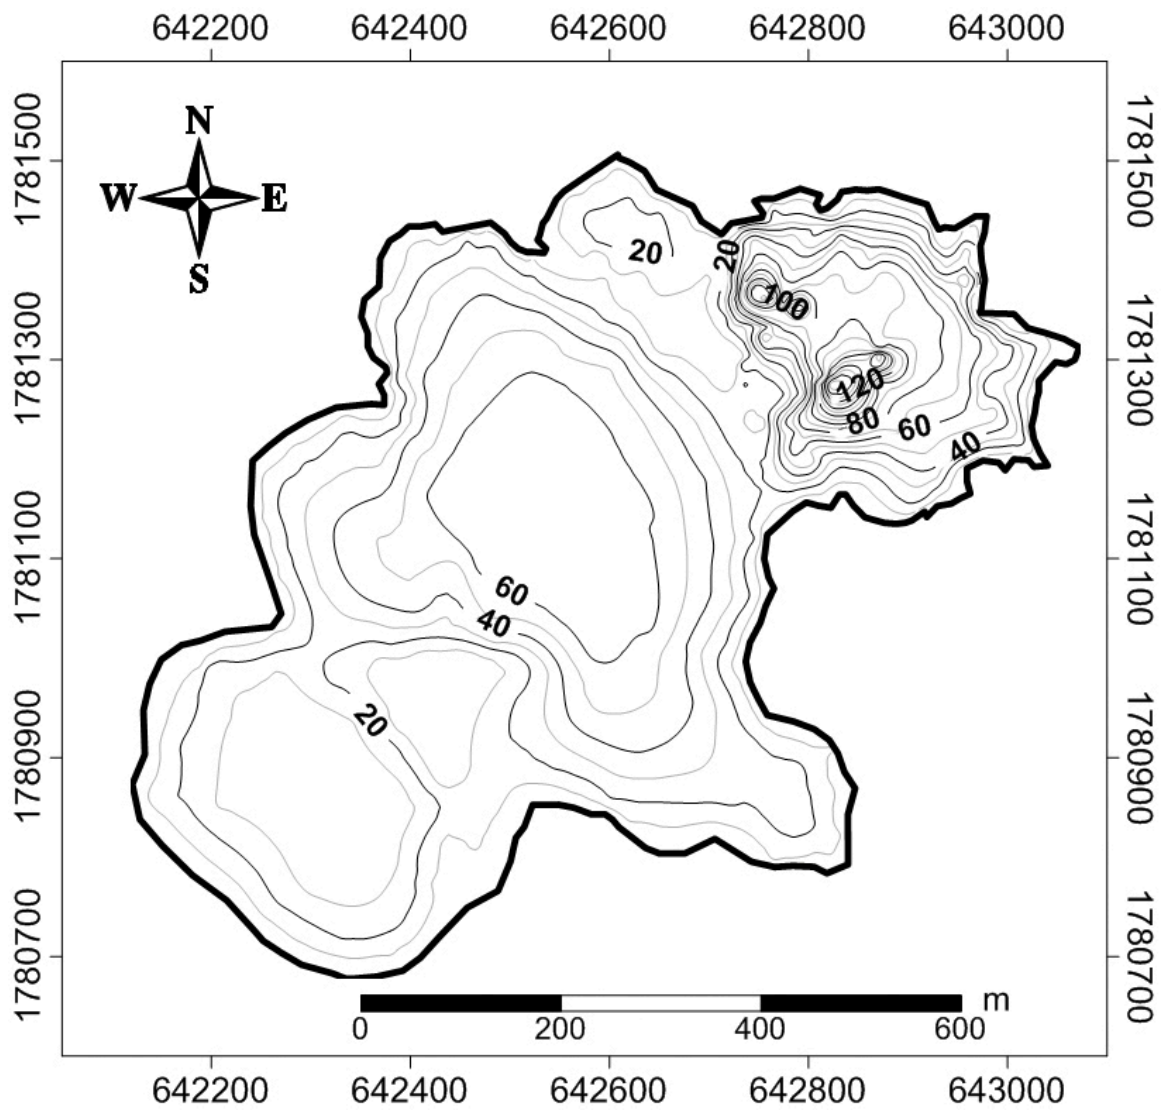

Supplementary Fig. 13. Bathymetric chart of Lake Patianu, Montebello, Chiapas (UTM).