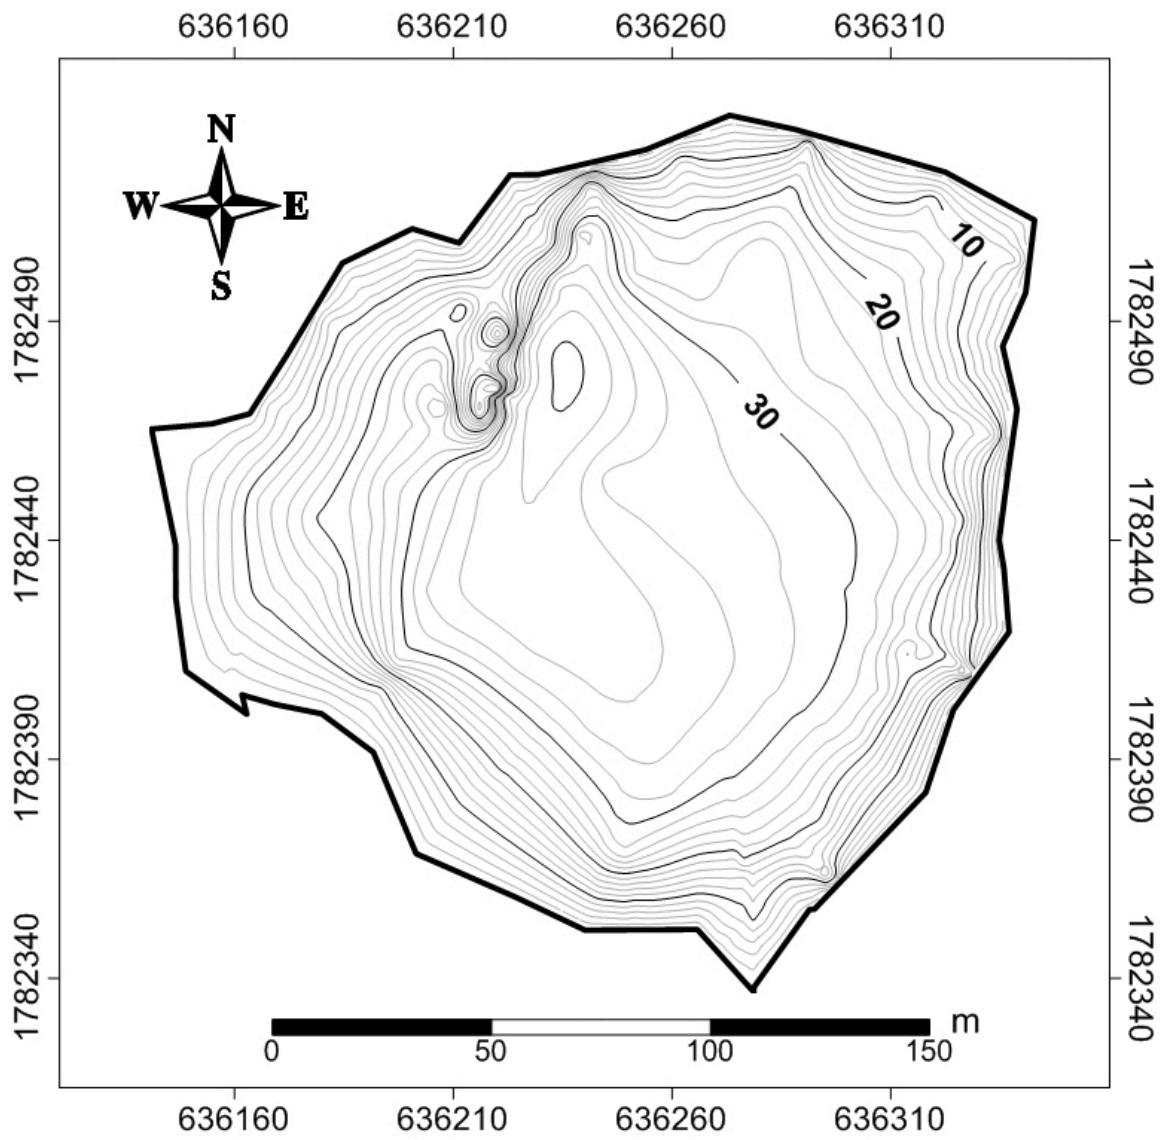

Supplementary Fig. 6. Bathymetric chart of Lake Dos Lagos, Montebello, Chiapas (UTM).